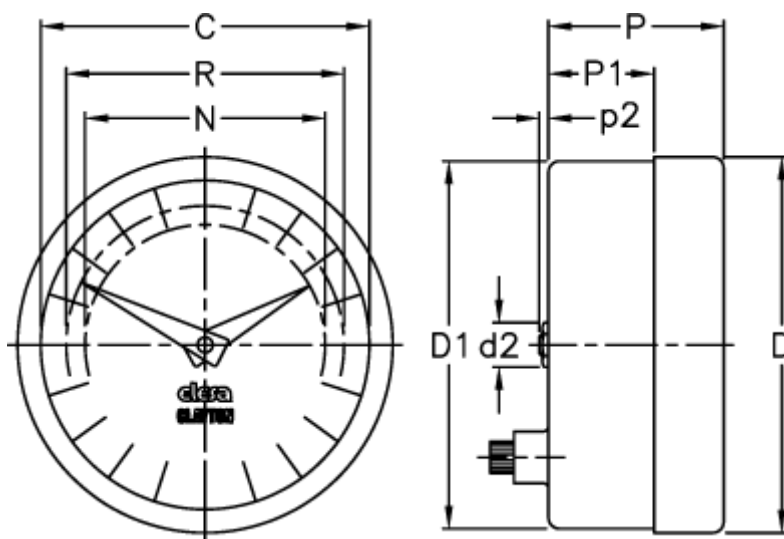

Article number: 2307024224

Description: E+G Positive drive indicator
PA01-0036-D

Measures

C = 42

R = 37

D = 49.6

D1 = 48.3

d2 = 8

N = 30

P = 30

P1 = 20.5

p2 = 1.6